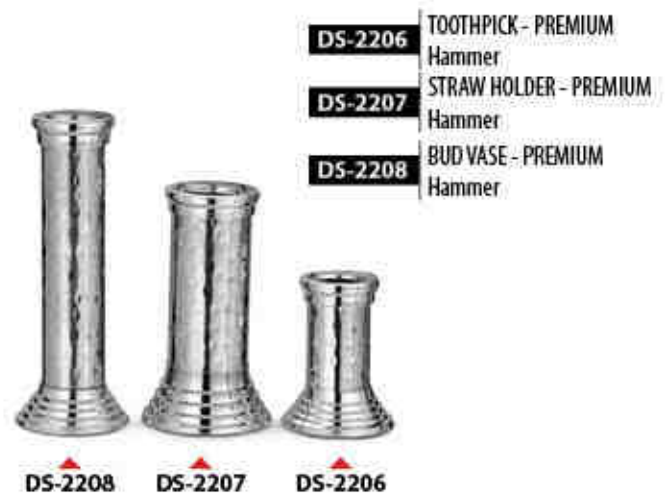

DS-1305 TOOTHPICK WITH PIN
Matt
DS-1306 STRAW HOLDER - WITH PIN
Matt
DS-1307 BUD VASE - WITH PIN
Matt

DS-1308 TOOTHPICK
Hammer
DS-1309 STRAW HOLDER
Hammer
DS-1310 BUD VASE
Hammer

DS-1311 TOOTHPICK - SLOTTED
Matt
DS-1312 STRAW HOLDER - SLOTTED
Matt
DS-1313 BUD VASE - SLOTTED
Matt