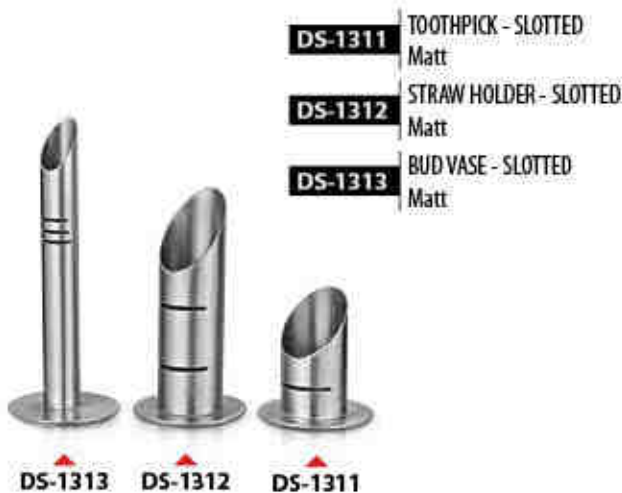

DS-1305 TOOTHPICK WITH PIN
Matt
DS-1306 STRAW HOLDER - WITH PIN
Matt
DS-1307 BUD VASE - WITH PIN
Matt

DS-1308 TOOTHPICK
Hammer
DS-1309 STRAW HOLDER
Hammer
DS-1310 BUD VASE
Hammer

DS-1311 TOOTHPICK - SLOTTED
Matt
DS-1312 STRAW HOLDER - SLOTTED
Matt
DS-1313 BUD VASE - SLOTTED
Matt