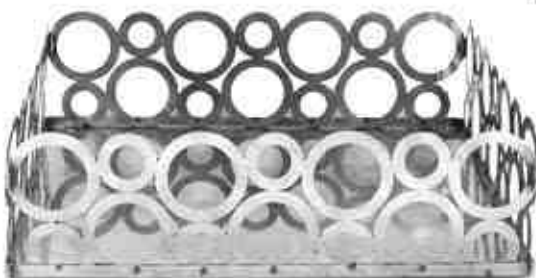

DS-1292 | BREAD BASKET TRAY - SQUARE
Single Wall, Mirror