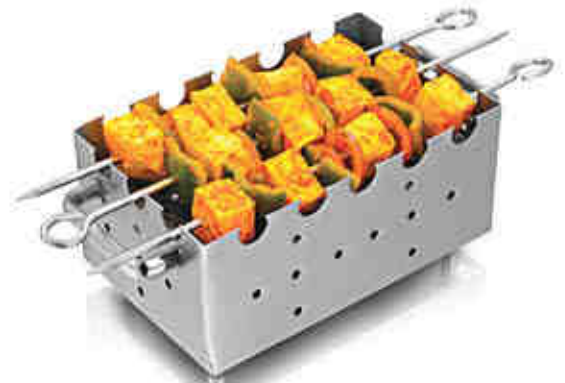

DS-1298 SNACK WARMER - SQUARE
Single Wall, Mirror

DS-1299 SNACK WARMER - BOAT SHAPE
Single Wall, Hammer

SNACK WARMERS

DS-1260 | CHIP N DIP - OVAL
Double Wall, Hammer

DS-1259 | BAR BE CUE - RECTANGULAR
Single Wall, Matt