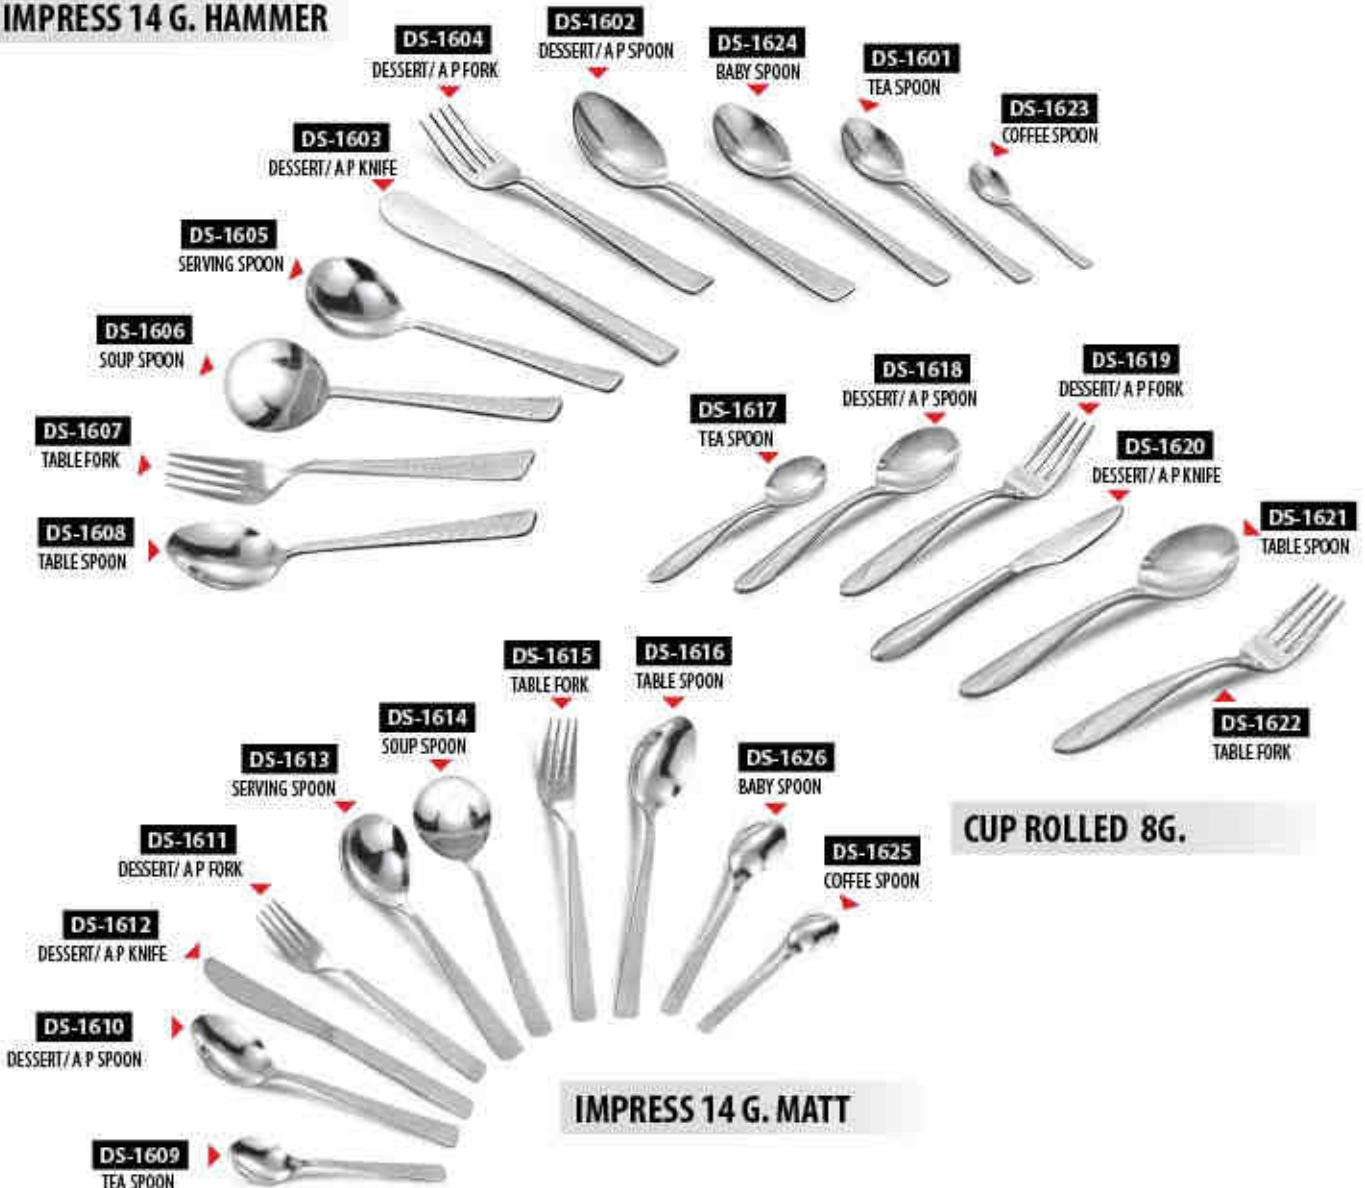

DS-1321 COASTER - SQUARE
Matt

DS-2318 SOAP DISH
Single Wall, Hammer

DS-1324 BULLET CARD HOLDER
Matt

DS-1314 NAPKIN RING
Matt

SIZZLERS & CUTLERY

DS-1501 CONTINENTAL SIZZLER

DS-1502 RACKET SIZZLER

DS-1503 ROUND SIZZLER
Available in 5 sizes

DS-1504 OVAL SIZZLER

DS-1505 STARTER SIZZLER

DS-1506 CASHEW SIZZLER

DS-1507 SALAD SIZZLER

IMPRESS 14 G. HAMMER

DS-1604 DESSERT/ A P FORK

DS-1602 DESSERT/ A P SPOON

DS-1624 BABY SPOON